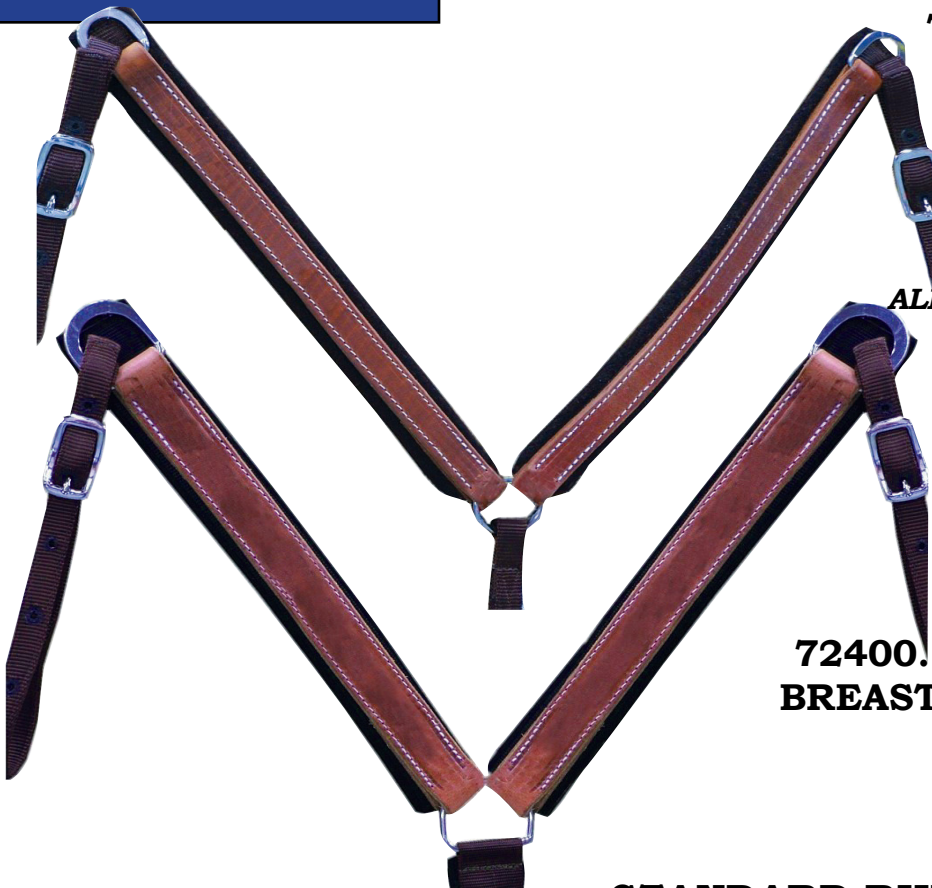

BREASTCOLLARS

**72317...1" LEATHER
BREAST COLLAR
W/WOOL**

**ALL LEATHER BREAST COLLARS
WILL HAVE NYLON
SIDE AND T STRAPS**

**NOTE
COLOR OF LEATHER
WILL VARY SLIGHTLY**

**72400...1 1/2" LEATHER
BREAST COLLAR W/WOOL**

**RHINESTONE
COLORS
AB- RAINBOW
BLACK
CLEAR**

STANDARD RHINESTONE PATTERNS

CROSS